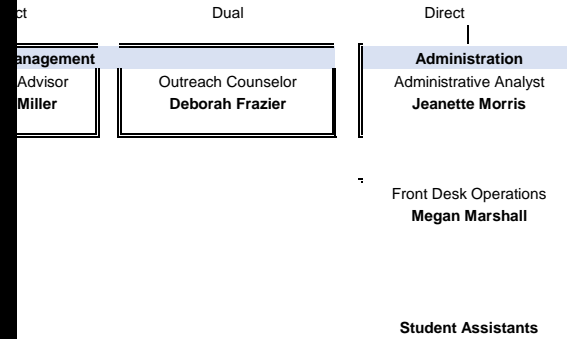

ANTELOPE VALLEY
ORGANIZATIONAL CHART

Dean
Dr. Elizabeth Adams

Management
Advisor
Miller

Dual
Outreach Counselor
Deborah Frazier

Direct
Administration
Administrative Analyst
Jeanette Morris

Front Desk Operations
Megan Marshall